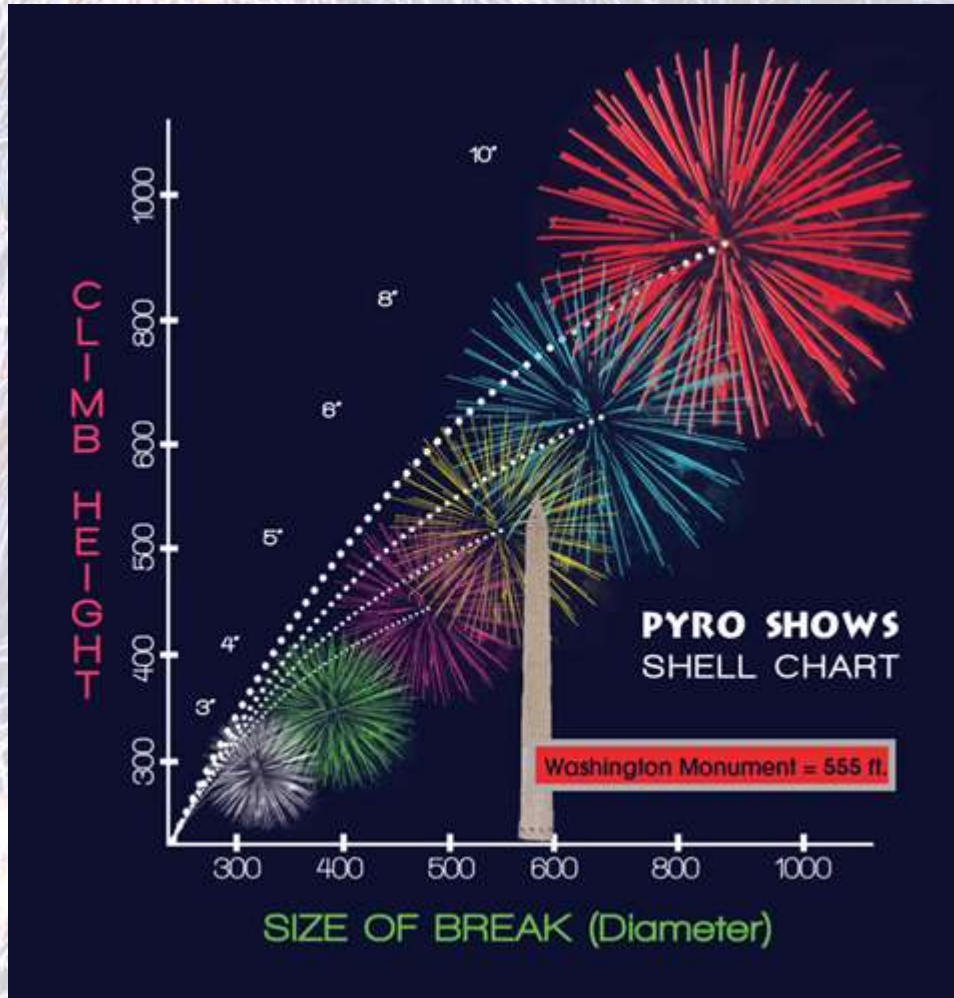

## **6" DIAMETER AERIAL SHELLS**

- 12 SUPER DELUXE** - These shells also come in cylinder and sphere shapes, and they are made exclusively in the U.S.A. All shell colors are magnesium compounds to provide the brightest and most vivid colors available. These very powerful shells often break with the size, pattern, and density of shells twice their size. Colors include Glittering Tiger Tail to Purple Willow, Golden Dahlia to Emerald Star, Rainbow Magnesium, Orange and Silver Flitter, Weeping Cascade, Crimson Sky Amber Sun, and Golden Brocade Kamuro with Twinkling Tips.

## **8" DIAMETER AERIAL SHELLS**

- 3 SKY BUSTERS** - Only for the Hearty Soul. Specially designed shells each with special effects. These include Jetting Flowers, Double Tails, or Reports such as Draw Out Chrysanthemum w/5 Timed Titanium Reports, Red & Glittering Silver Chrysanthemum w/Rising Reports On Upward Trajectory, and more.

# AERIAL SHELL INFORMATION

**The bigger the boom, the bigger the break!** In the world of fireworks, the size of the shell determines the “climb time” and the size of the break.

We’ve illustrated a visual reference scale we use to calculate the specific timing of customized shows.

As shown, the climb and the size of the break of a 10” shell is substantially larger than that of a 3” shell. The larger the shell, the more robust the result!