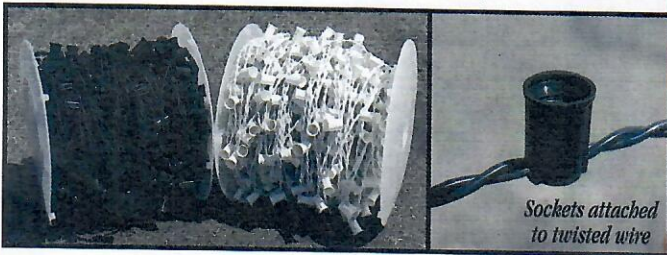

Heavy-Duty Wire Options; Specialty Bulk Cords

Nylon Socket Commercial Spools

Nylon sockets on twisted heavy-gauge wire; C7, C9 & Medium base sizes.

ITEM #	DESCRIPTION	SOCKET	SPACE	FEET	COLOR
NYL-C7-12-0500-B	C7 Nylon Sockets on 16-gauge wire	500	12"	500	Black
NYL-C7-12-0500-W	C7 Nylon Sockets on 16-gauge wire	500	12"	500	White
NYL-C7-15-0500-B	C7 Nylon Sockets on 16-gauge wire	500	15"	500	Black
NYL-C9-12-0500-B	C9 Nylon Sockets on 14-gauge wire	500	12"	500	Black
NYL-C9-12-0500-W	C9 Nylon Sockets on 14-gauge wire	500	12"	500	White
NYL-C9-15-0500-B	C9 Nylon Sockets on 14-gauge wire	400	15"	500	Black
NYL-C9-15-0500-W	C9 Nylon Sockets on 14-gauge wire	400	15"	500	White
NYL-MED-15-250-B	Medium Nylon Sockets; 12-ga. wire	200	15"	250	Black
NYL-MED-15-250-W	Medium Nylon Sockets; 12-ga. wire	200	15"	250	White

These bulk spools feature durable, nylon sockets spaced evenly on heavy-duty wire. Each spool is outdoor-rated with threaded sockets and designed for longer term use...rather than only seasonal use. Nylon spools are available in your choice of black or white...and the heavy-gauge wire allows a **maximum recommended run of 250 feet**. C7 spools feature 16-gauge wire; C9 spools feature heavier 14-gauge; medium base spools feature 12-gauge. For use with all types of C7, C9 and/or medium base incandescent or LED replacement bulbs.

Sockets attached to twisted wire

Ceramic Pin Sockets, Bulk Wire, Spools

Pin sockets on twisted wire; 12" and 15" spacing; bulk sockets & wire.

ITEM #	DESCRIPTION	SOCKETS	SPACE	FT
PIN-C7-12-0500	C7 Pin Sockets on twisted 16 MTW	500	12"	500
PIN-C7-12-1000	C7 Pin Sockets on twisted 16 MTW	1,000	12"	1000
PIN-C7-15-0500	C7 Pin Sockets on twisted 16 MTW	400	15"	500
PIN-C7-15-1000	C7 Pin Sockets on twisted 16 MTW	800	15"	1000
PIN-C7-SOCKETS	C7 pin sockets only; bulk	Each	-	-
PIN-C9-SOCKETS	C9 pin sockets only; bulk	Each	-	-
PIN-MED-SOCKETS	Medium base pin sockets only; bulk	Each	-	-
WIRE-16-MTW	16-gauge, Twisted round wire only; bulk	-	-	1000
WIRE-14-MTW	14-gauge, Twisted round wire only; bulk	-	-	1000
WIRE-12-MTW	12-gauge, Twisted round wire only; bulk	-	-	1000

PIN SOCKET SPOOLS AND DO-IT-YOURSELF COMPONENTS FOR CUSTOM SPACINGS

Buy pre-assembled C7 spools or create your own custom spacings utilizing these bulk components. Note that we have phased out the pre-assembled C9 pin socket spools but you can create your own using bulk wire (Item# WIRE-14-MTW) and bulk C9 sockets (Item# PIN-C9-SOCKETS).

NOTE: Do not exceed 250 socket run for C7 or C9; the maximum run for Medium base is 100 sockets.

Pre-assembled C7 spools are available with either 12" or 15" socket spacings.

Heavy-Duty, Patio / Landscape Cords

Rubberized sockets, heavy-duty cords...ideal for longer-term use; multiple styles.

ITEM	DESCRIPTION	LEAD SPACE	FT	COLOR	CS
HD-MED-0054-24B	Commercial, heavy-duty cord	72" 24"	54'	Black	8
HD-MED-0054-24G	Commercial, heavy-duty cord	72" 24"	54'	Green	8
HD-MED-0054-24W	Commercial, heavy-duty cord	72" 24"	54'	White	8
HD-MED-0108-24B	Commercial, heavy-duty cord	96" 24"	108'	Black	4
HD-MED-0108-24G	Commercial, heavy-duty cord	96" 24"	108'	Green	4
HD-MED-0108-24W	Commercial, heavy-duty cord	96" 24"	108'	White	4
HD-MED-0330-24B	Commercial, heavy-duty cord	- 24"	330'	Black	1
HD-MED-0330-24G	Commercial, heavy-duty cord	- 24"	330'	Green	1
HD-MED-0330-24W	Commercial, heavy-duty cord	- 24"	330'	White	1

We've re-introduced these heavy duty, landscape-style cords. Ideal for more year-round applications around patios and pergolas.

The 54' and 108' styles have male plug; the 330' is bulk for customizing. Rubber sockets create a more watertight seal than traditional sockets.