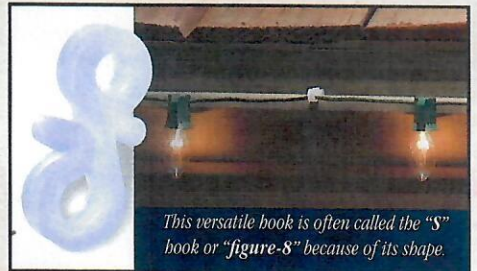

Flip-back hinge allows bulbs to face UPWARD or OUTWARD.

Slips under many types of flashing, too.

- Single flip-back hinge allows vertical or horizontal bulb orientation.

BULK ONLY	
Item #	Case
39002-Q	500
39002	2000

GUTTER HOOK

- Securely fastens all types of light strands, garland and other décor onto gutters.
- Designed to fit all types of standard gutter styles including metal and vinyl.

This versatile hook is often called the "S" book or "figure-8" because of its shape.