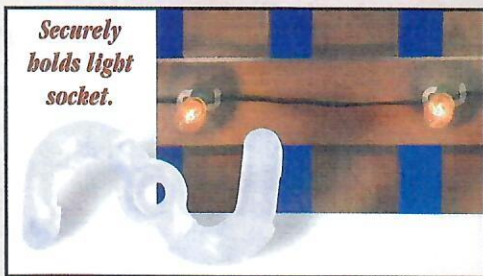

GUTTER HOOK

- Securely fastens all types of light strands, garland and other décor onto gutters.
- Designed to fit all types of standard gutter styles including metal and vinyl.

This versatile hook is often called the "S" book or "figure-8" because of its shape.

Universal Light Stake measures 4.5" tall.

- Our most popular light stake thanks to it's durability.

BULK ONLY	
Item #	Case
39021-Q	500
39021	2000

COMBO "C" CLIP

- Mount C7/C9 lites along all types of flat surfaces.
- Allows quick, seasonal lighting year after year.
- Attach with silicone, screws or magnet on metal.

BULK ONLY	
Item #	Case
39006-Q	500
39006	2000

DETERMINE SPACING first if attaching clip permanently.

Attach clips to surface using your method of choice; then, gently snap bulbs in place.

SURFACE CLIP

- Mounts either C7 or C9 lights securely in an upright (bullet) direction.
- Easily mounts on virtually any flat surface* but it's designed for use on fences/posts.

Securely holds light socket.

BULK ONLY	
Item #	Case
39025-Q	500
39025	2000

* Small screw included with each clip.