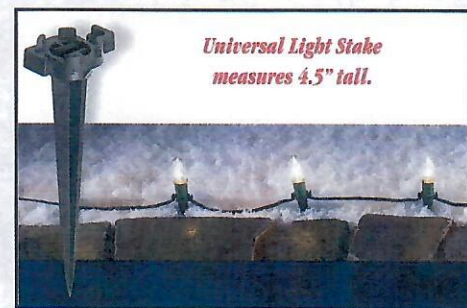

Universal Light Stake measures 4.5" tall.

- Our most popular light stake thanks to it's durability.

BULK ONLY	
Item #	Case
39021-Q	500
39021	2000

COMBO "C" CLIP

- Mount C7/C9 lites along all types of flat surfaces.
- Allows quick, seasonal lighting year after year.
- Attach with silicone, screws or magnet on metal.