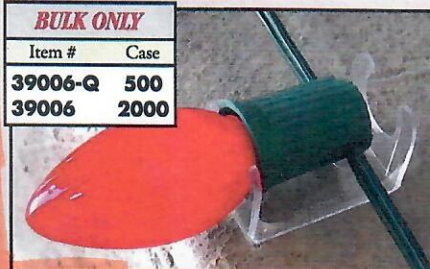

GUTTER HOOK

- Securely fastens all types of light strands, garland and other décor onto gutters.
- Designed to fit all types of standard gutter styles including metal and vinyl.

This versatile hook is often called the "S" book or "figure-8" because of its shape.

BULK	
Item #	Case
39004-Q	500
39004	2000

BLISTER PACK		
Item #	Pack	Case
31004	24	24

UNIVERSAL LIGHT STAKE

- Virtually non-breakable; ideal for mini, C7 or C9 lights along walks.
- Sharp point and construction allow stake to be hammered into ground.

Universal Light Stake measures 4.5" tall.

- Our most popular light stake thanks to it's durability.

BULK ONLY	
Item #	Case
39021-Q	500
39021	2000

COMBO "C" CLIP

- Mount C7/C9 lites along all types of flat surfaces.
- Allows quick, seasonal lighting year after year.
- Attach with silicone, screws or magnet on metal.