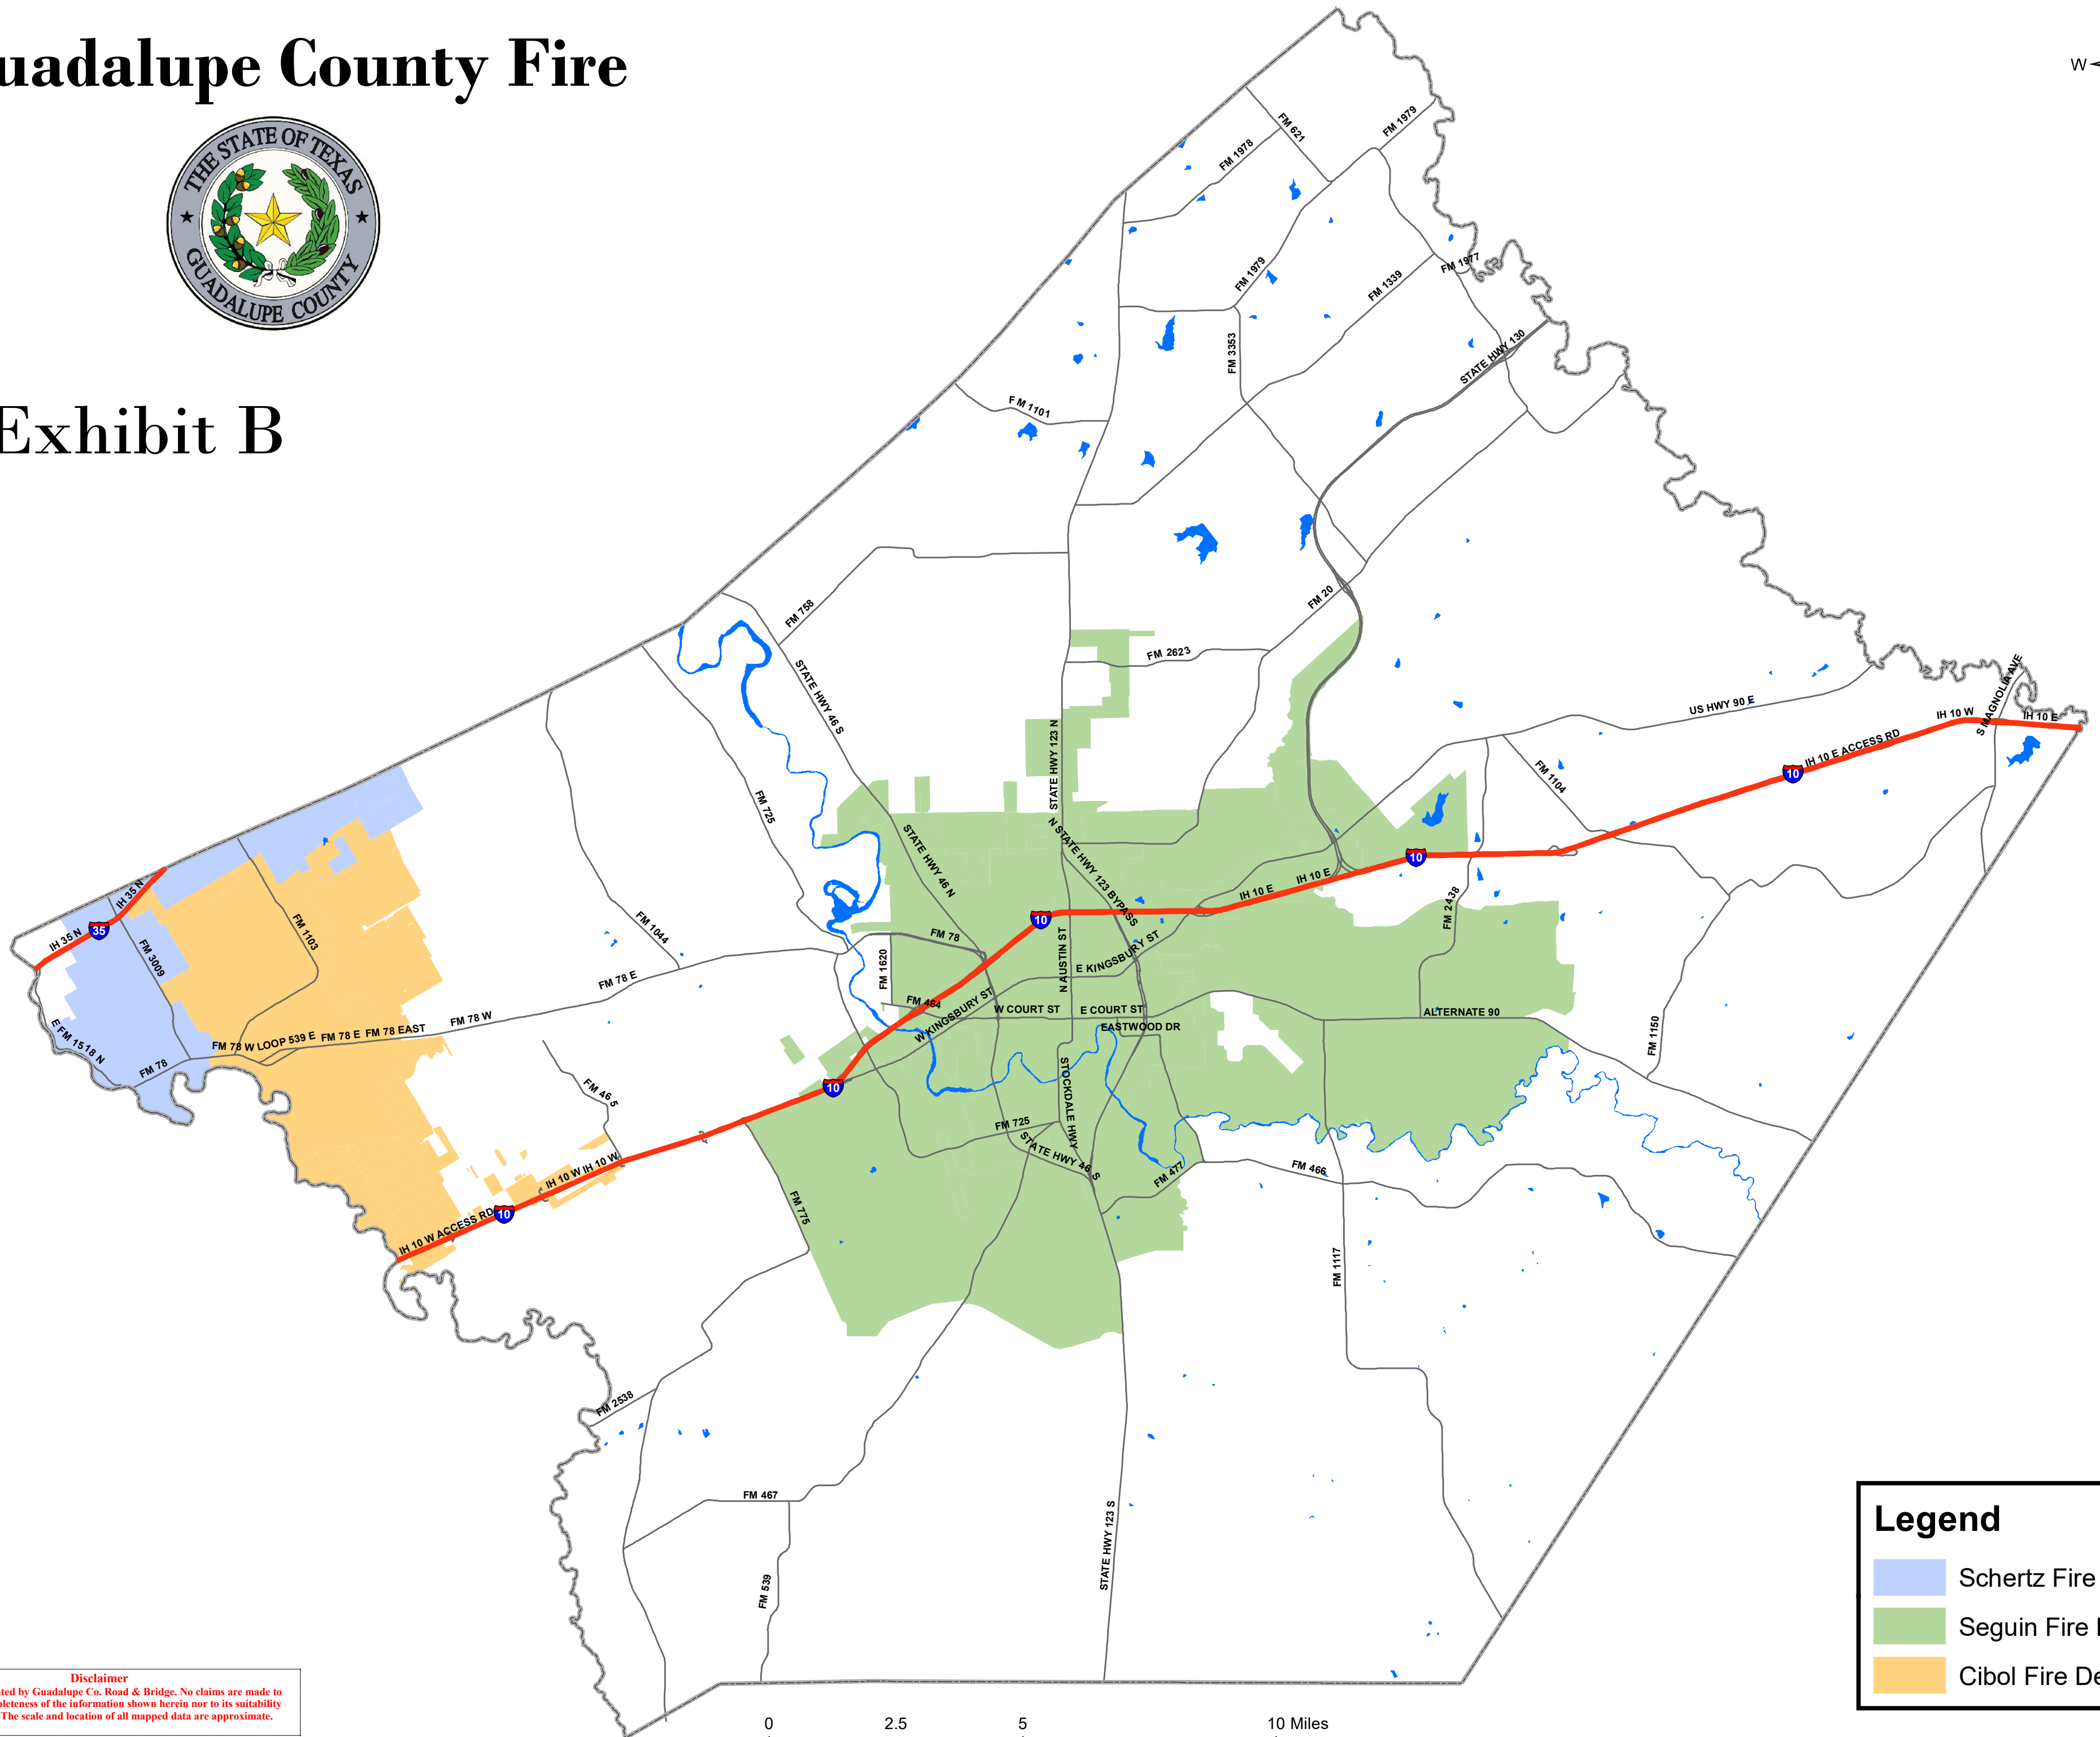

Guadalupe County Fire

Exhibit B

Legend

- Schertz Fire Dept.
- Seguin Fire Dept.
- Cibol Fire Dept.

Disclaimer
This map was generated by Guadalupe Co. Road & Bridge. No claims are made to the accuracy or completeness of the information shown herein nor to its suitability for a particular use. The scale and location of all mapped data are approximate.