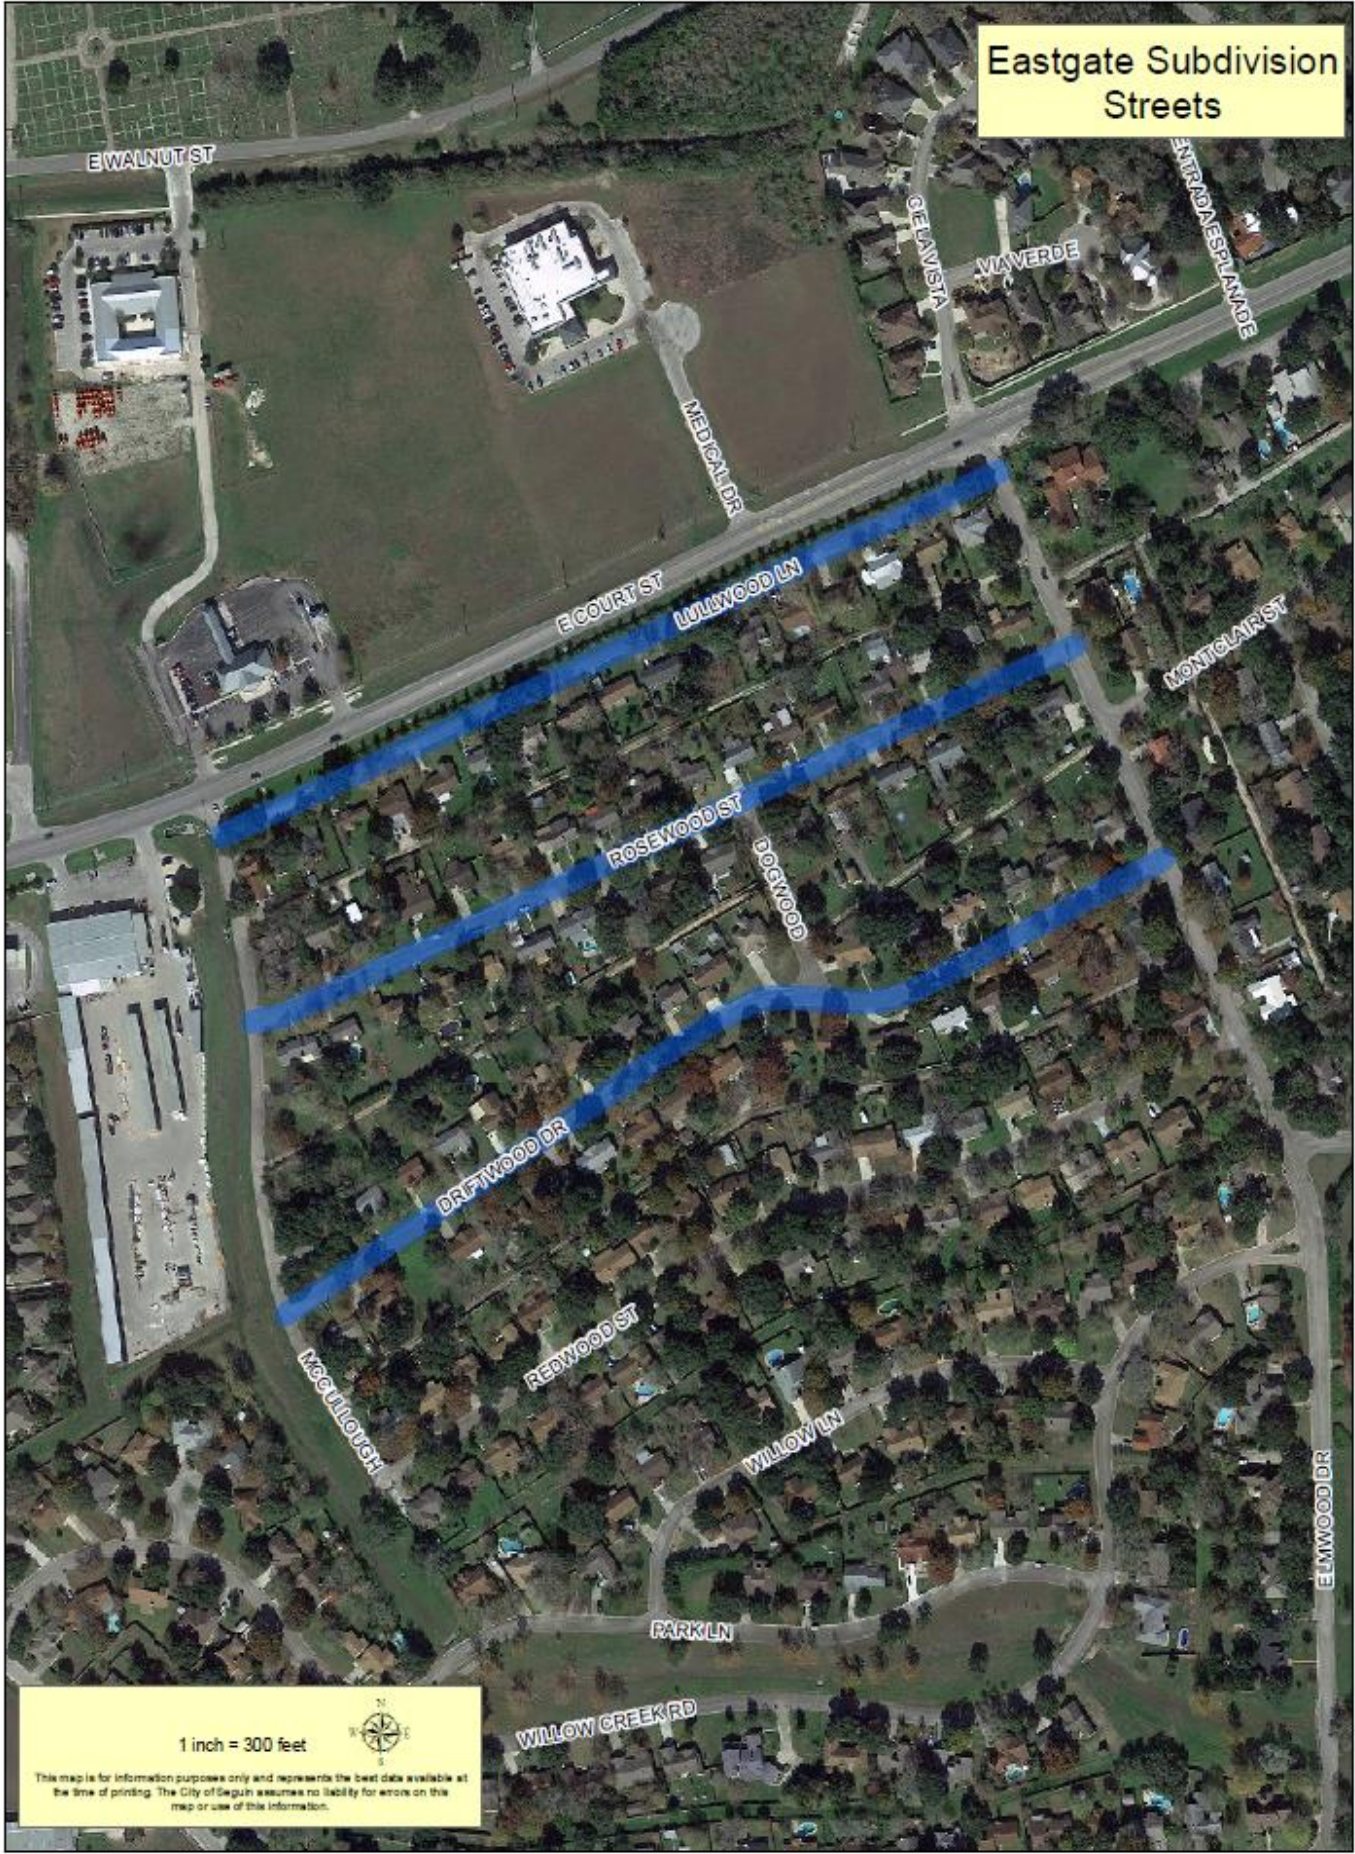

Bennett St

BENNETT ST

FM 725

1 inch = 100 feet

This map is for information purposes only and represents the best data available at the time of printing. The City of Seguin assumes no liability for errors on this map or use of this information.

Campbell St

1 inch = 153 feet

This map is for information purposes only and represents the best data available at the time of printing. The City of Seguin assumes no liability for errors on this map or use of this information.

Eastgate Subdivision Streets

1 inch = 300 feet

This map is for information purposes only and represents the best data available at the time of printing. The City of Seguin assumes no liability for errors on this map or use of this information.

Short Ave, Elsik & Zwicke St

1 inch = 200 feet

This map is for information purposes only and represents the best data available at the time of printing. The City of Seguin assumes no liability for errors on this map or use of this information.