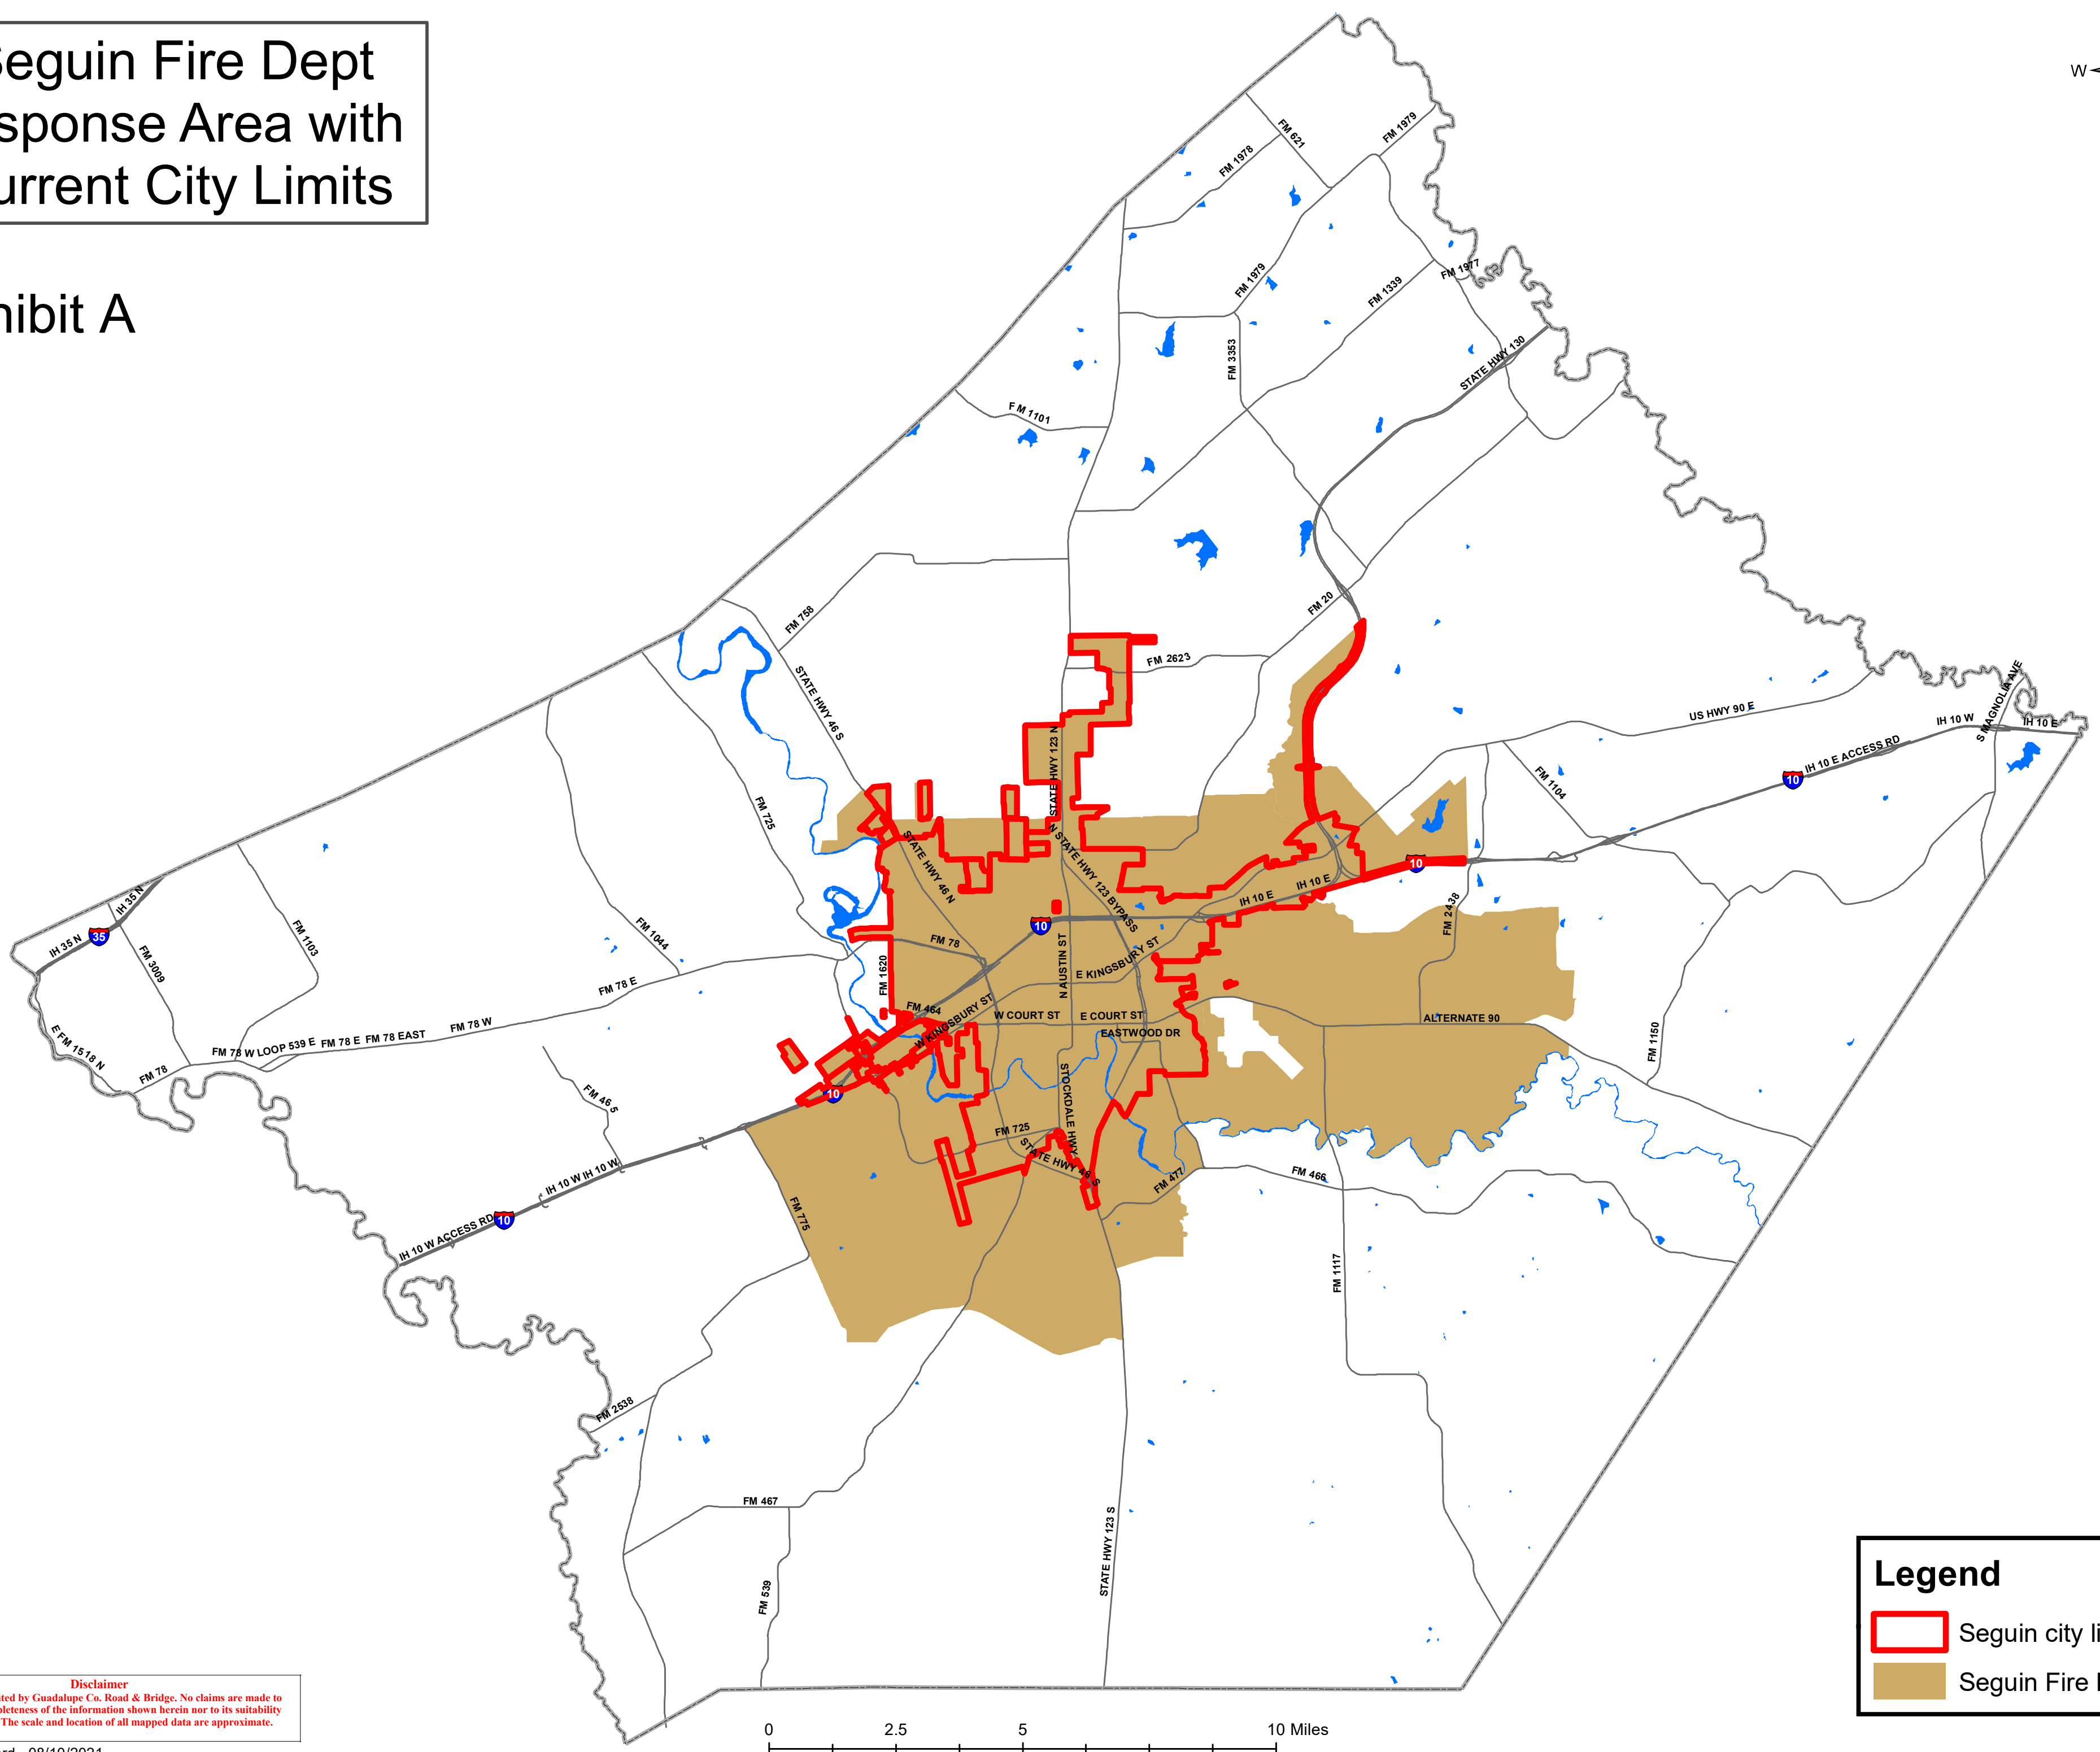

Seguin Fire Dept Response Area with Current City Limits

Exhibit A

Legend

-  Seguin city limits
-  Seguin Fire Dept.

Disclaimer
This map was generated by Guadalupe Co. Road & Bridge. No claims are made to the accuracy or completeness of the information shown herein nor to its suitability for a particular use. The scale and location of all mapped data are approximate.