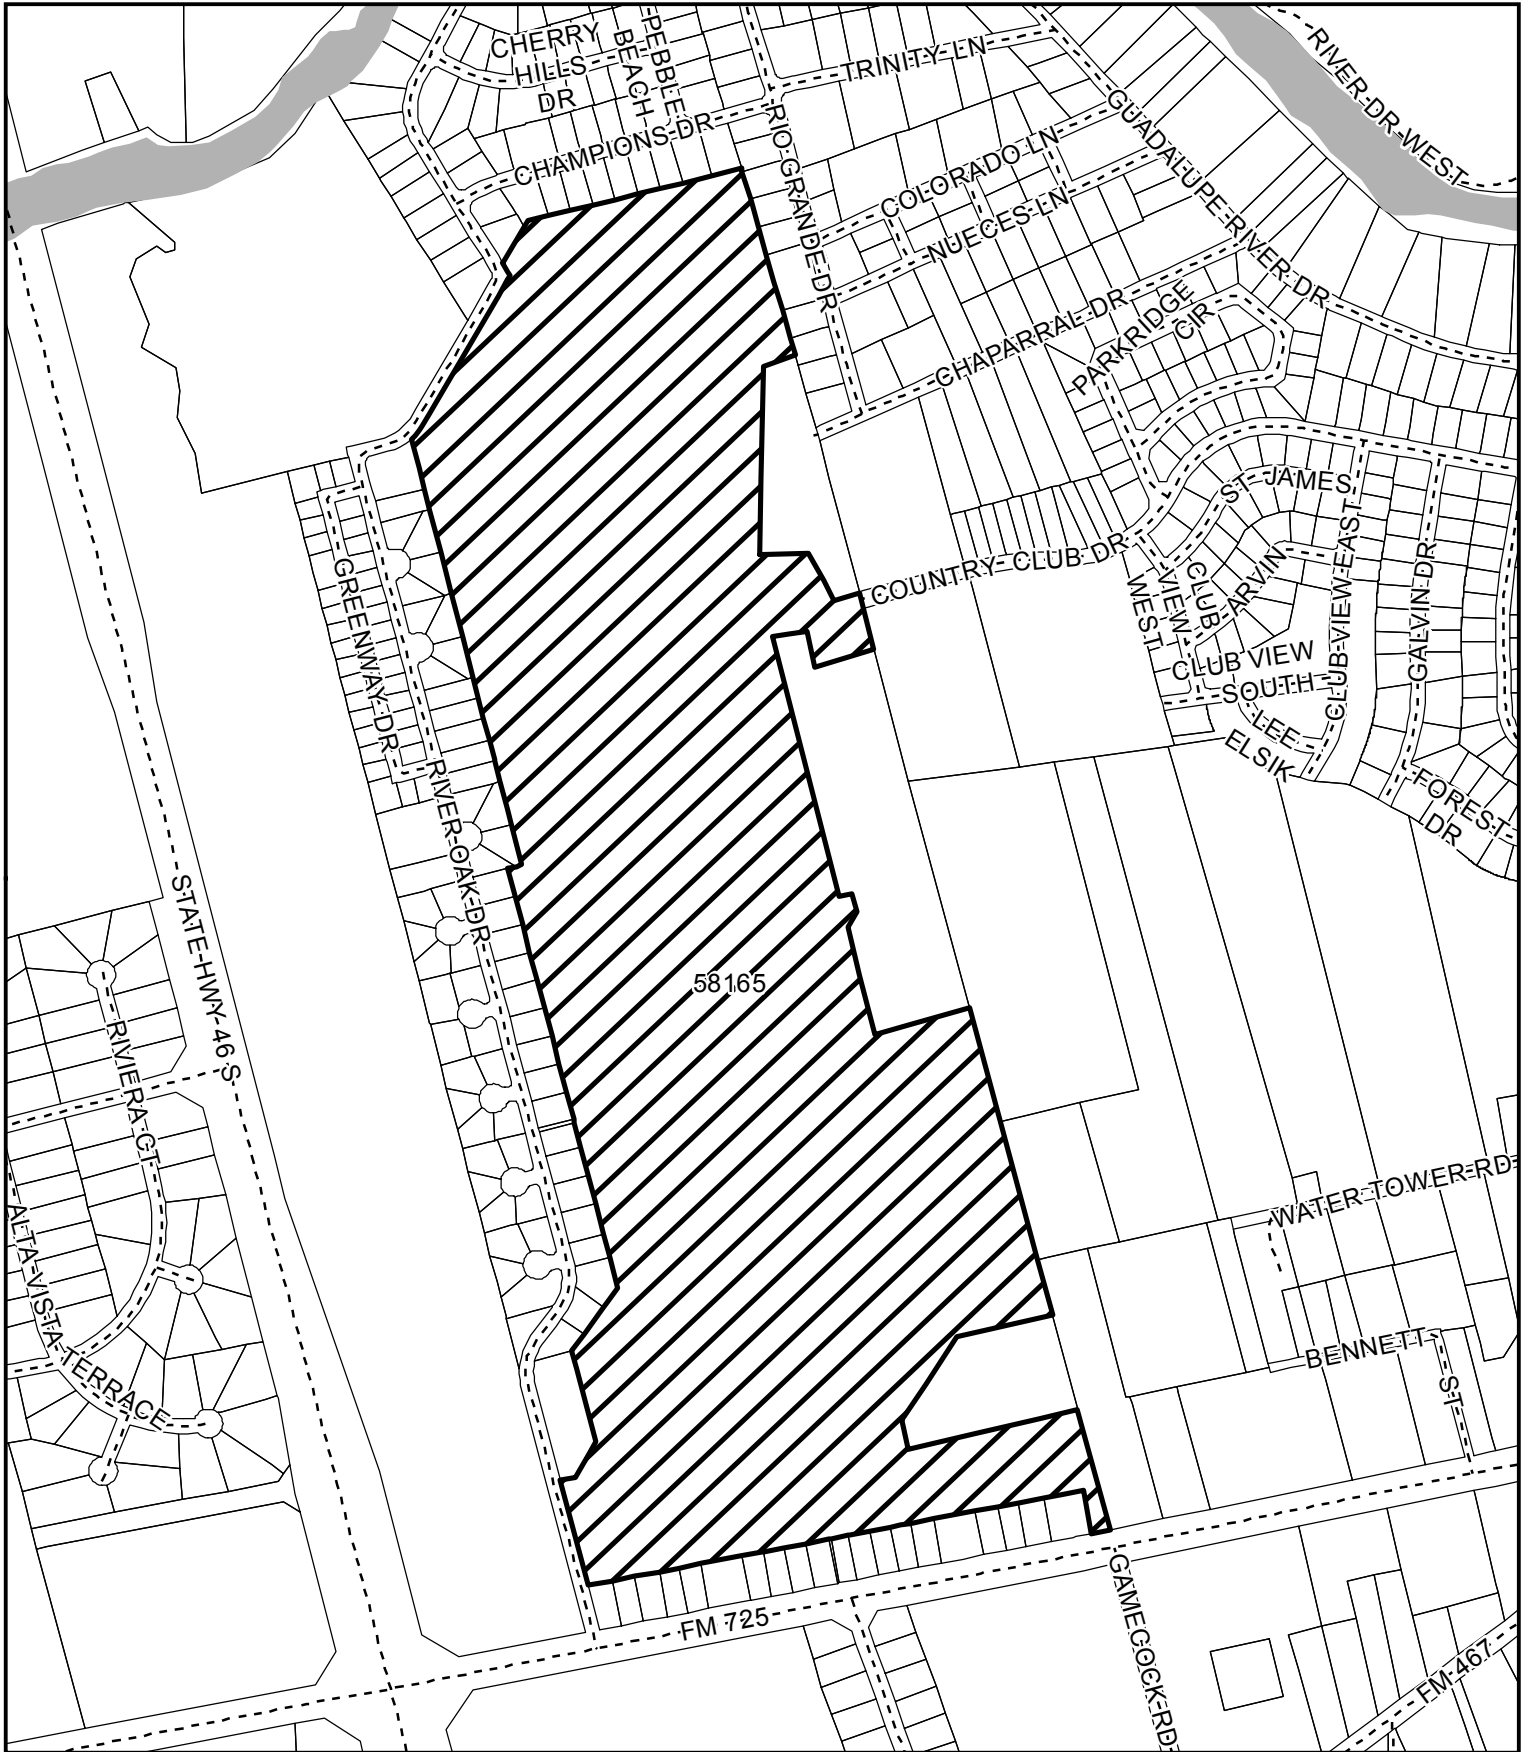

EXHIBIT A

ZC 32-15: FM 725 @ River Oak Dr

This map is for information purposes and may not have been prepared for or be suitable for legal, engineering, or surveying purposes. It does not represent an on-the-ground survey and represents only the approximate relative location of property boundaries. The City of Seguin assumes no liability for errors on this map or use of this information.