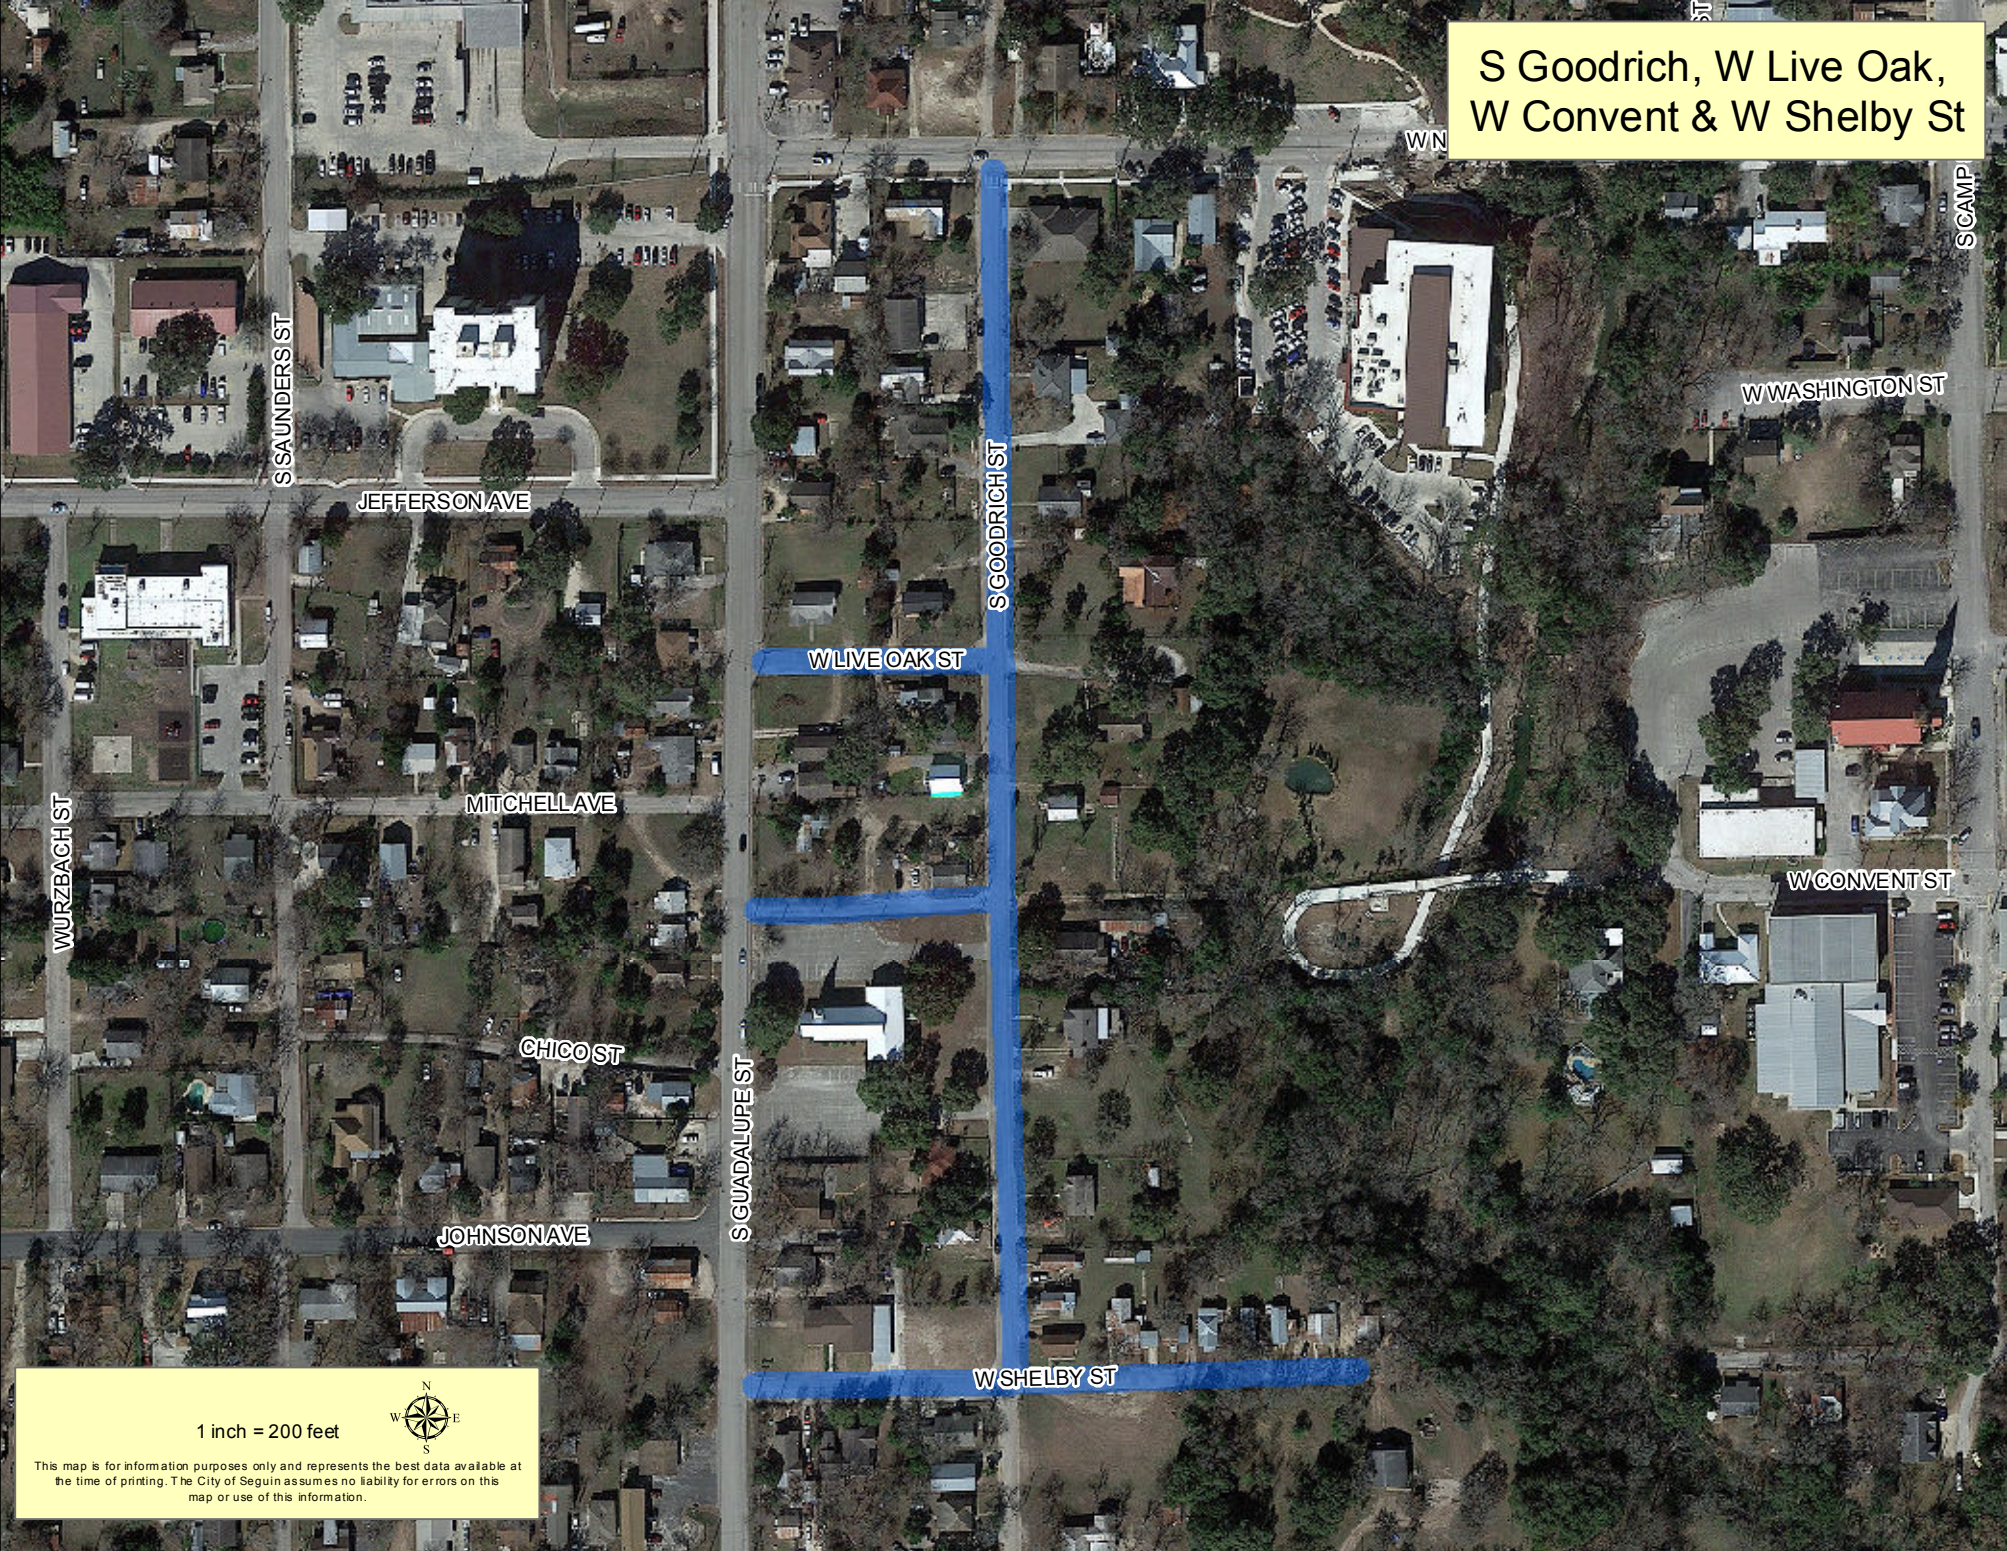

S Goodrich, W Live Oak,
W Convent & W Shelby St

1 inch = 200 feet