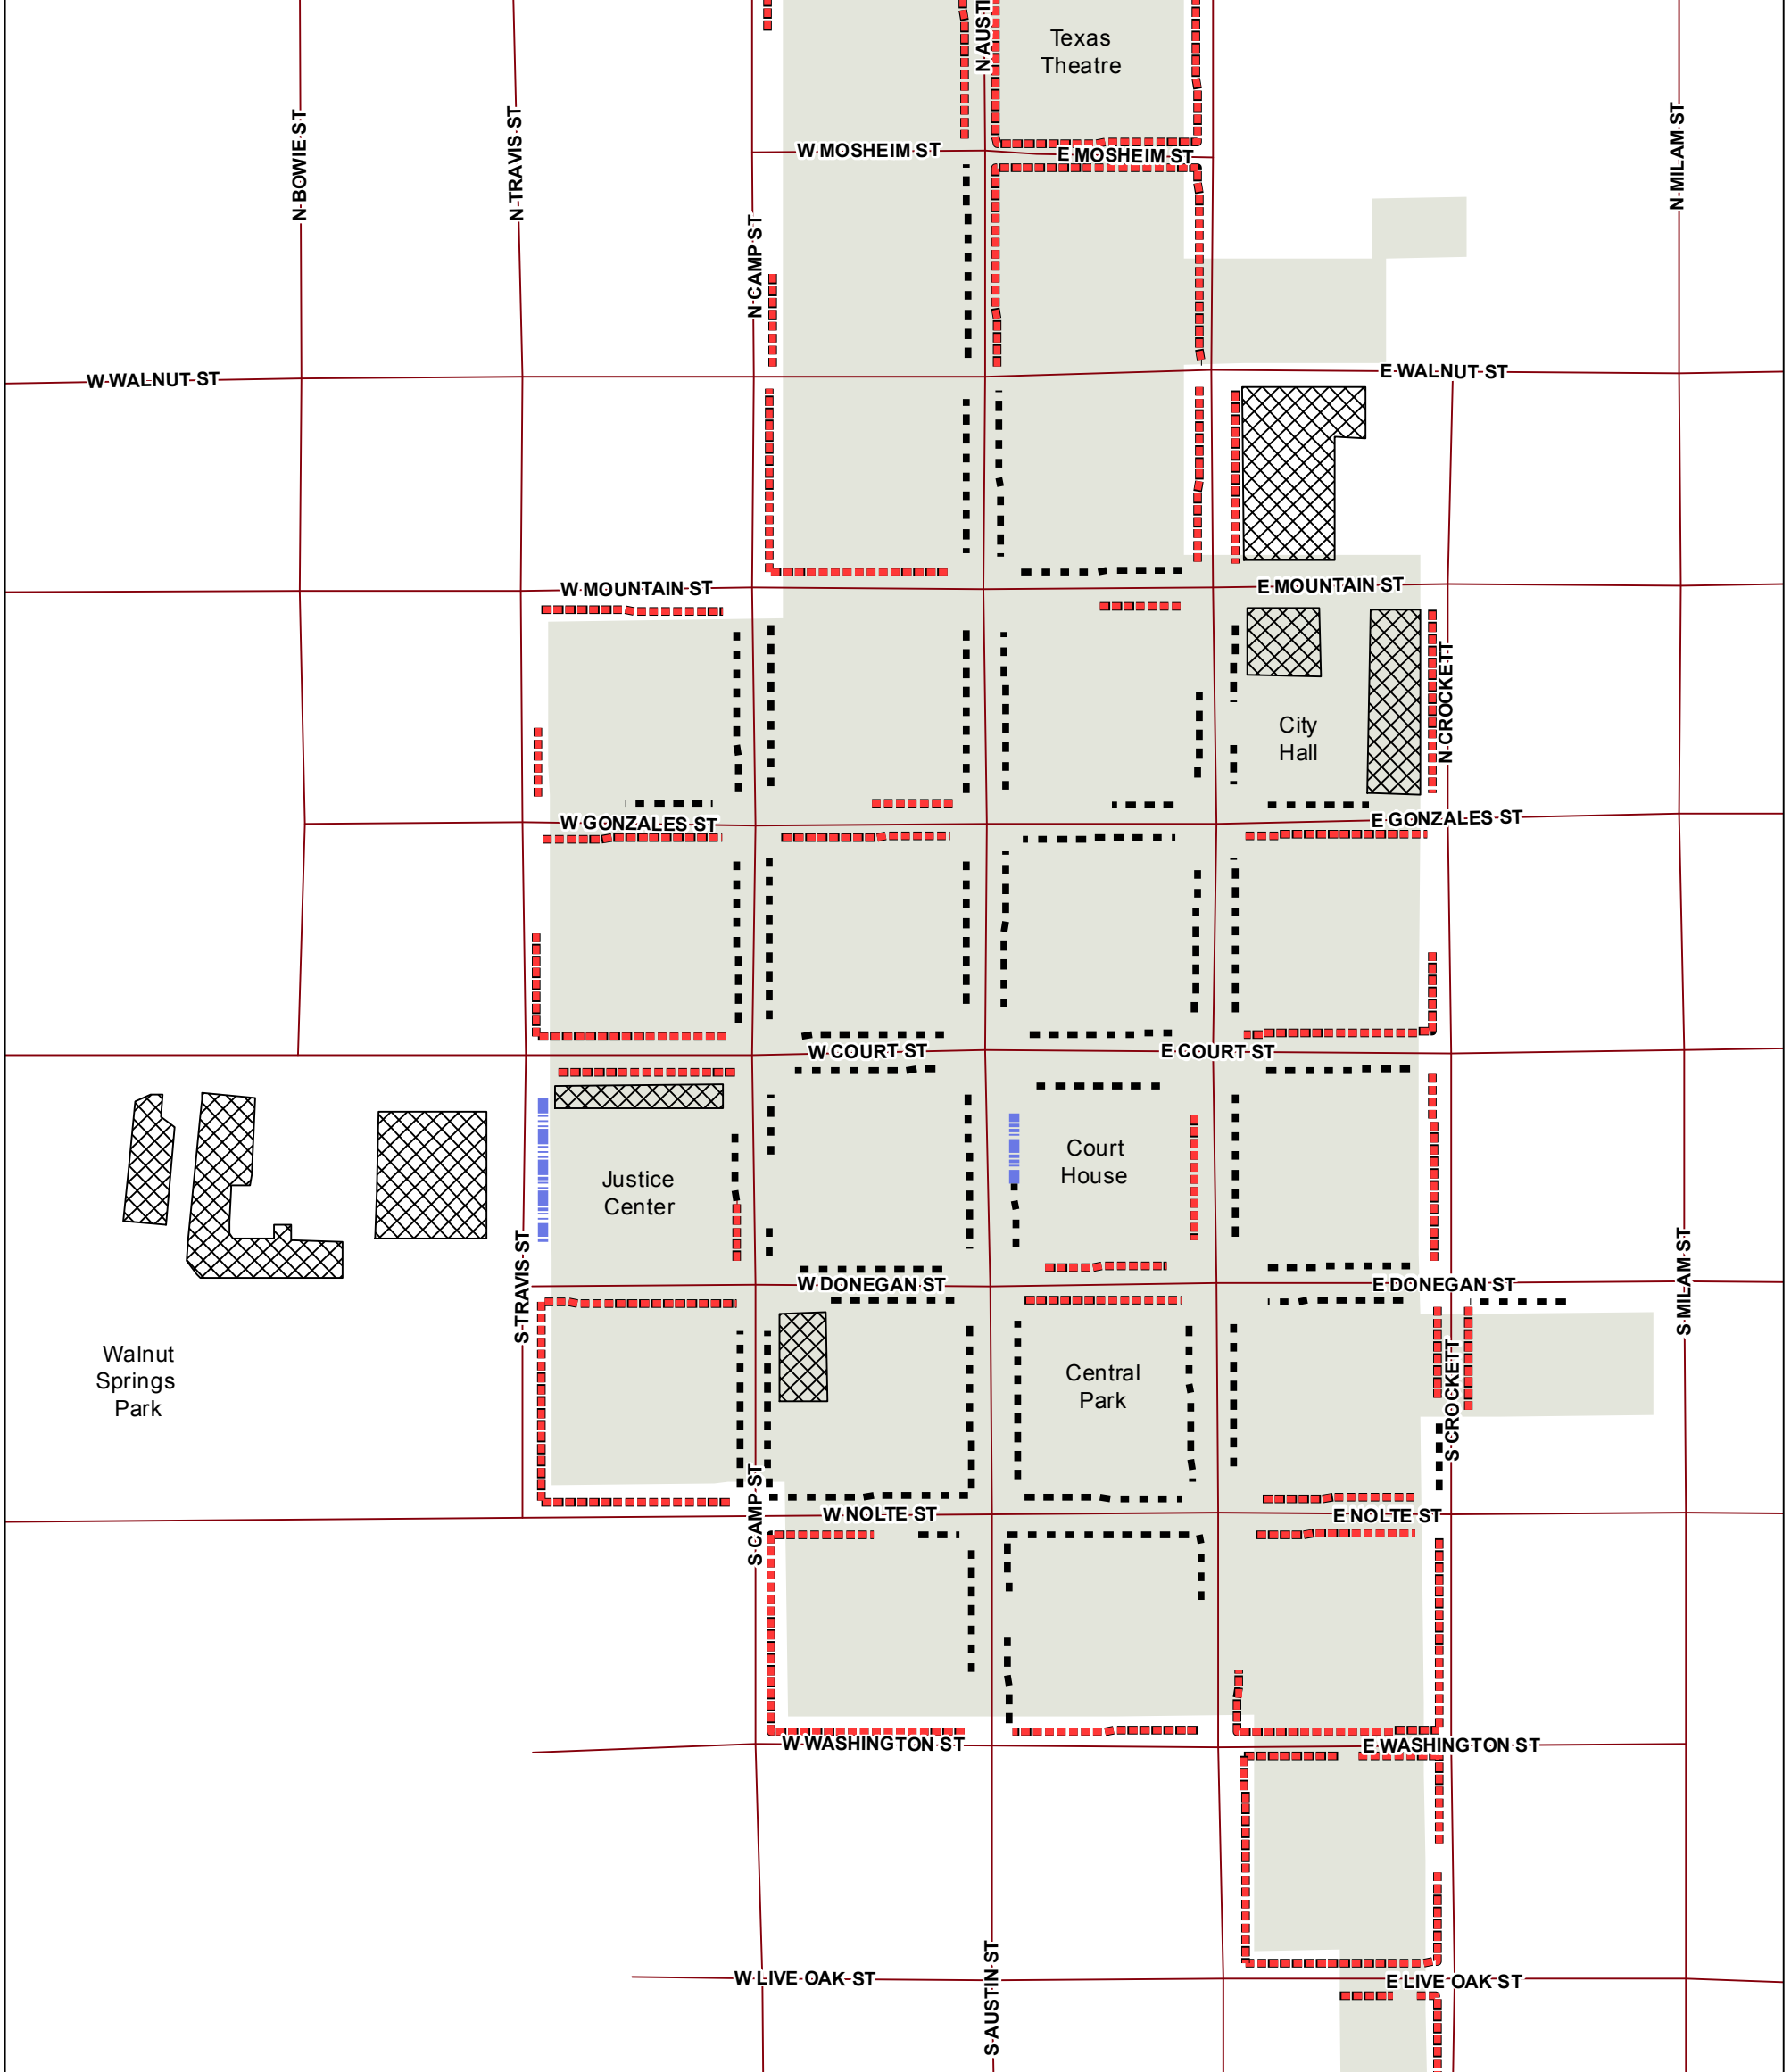

# SEGUIN TEXAS

## Downtown Parking as of Dec 2017

Walnut Springs Park

- 2 Hour Parking
- All Day Parking
- Sheriff/County Parking
- All Day Parking Lots
- Downtown Historic District

This map is for information purposes only and represents the best data available at the time of printing. The City of Seguin assumes no liability for errors on this map or use of this information.