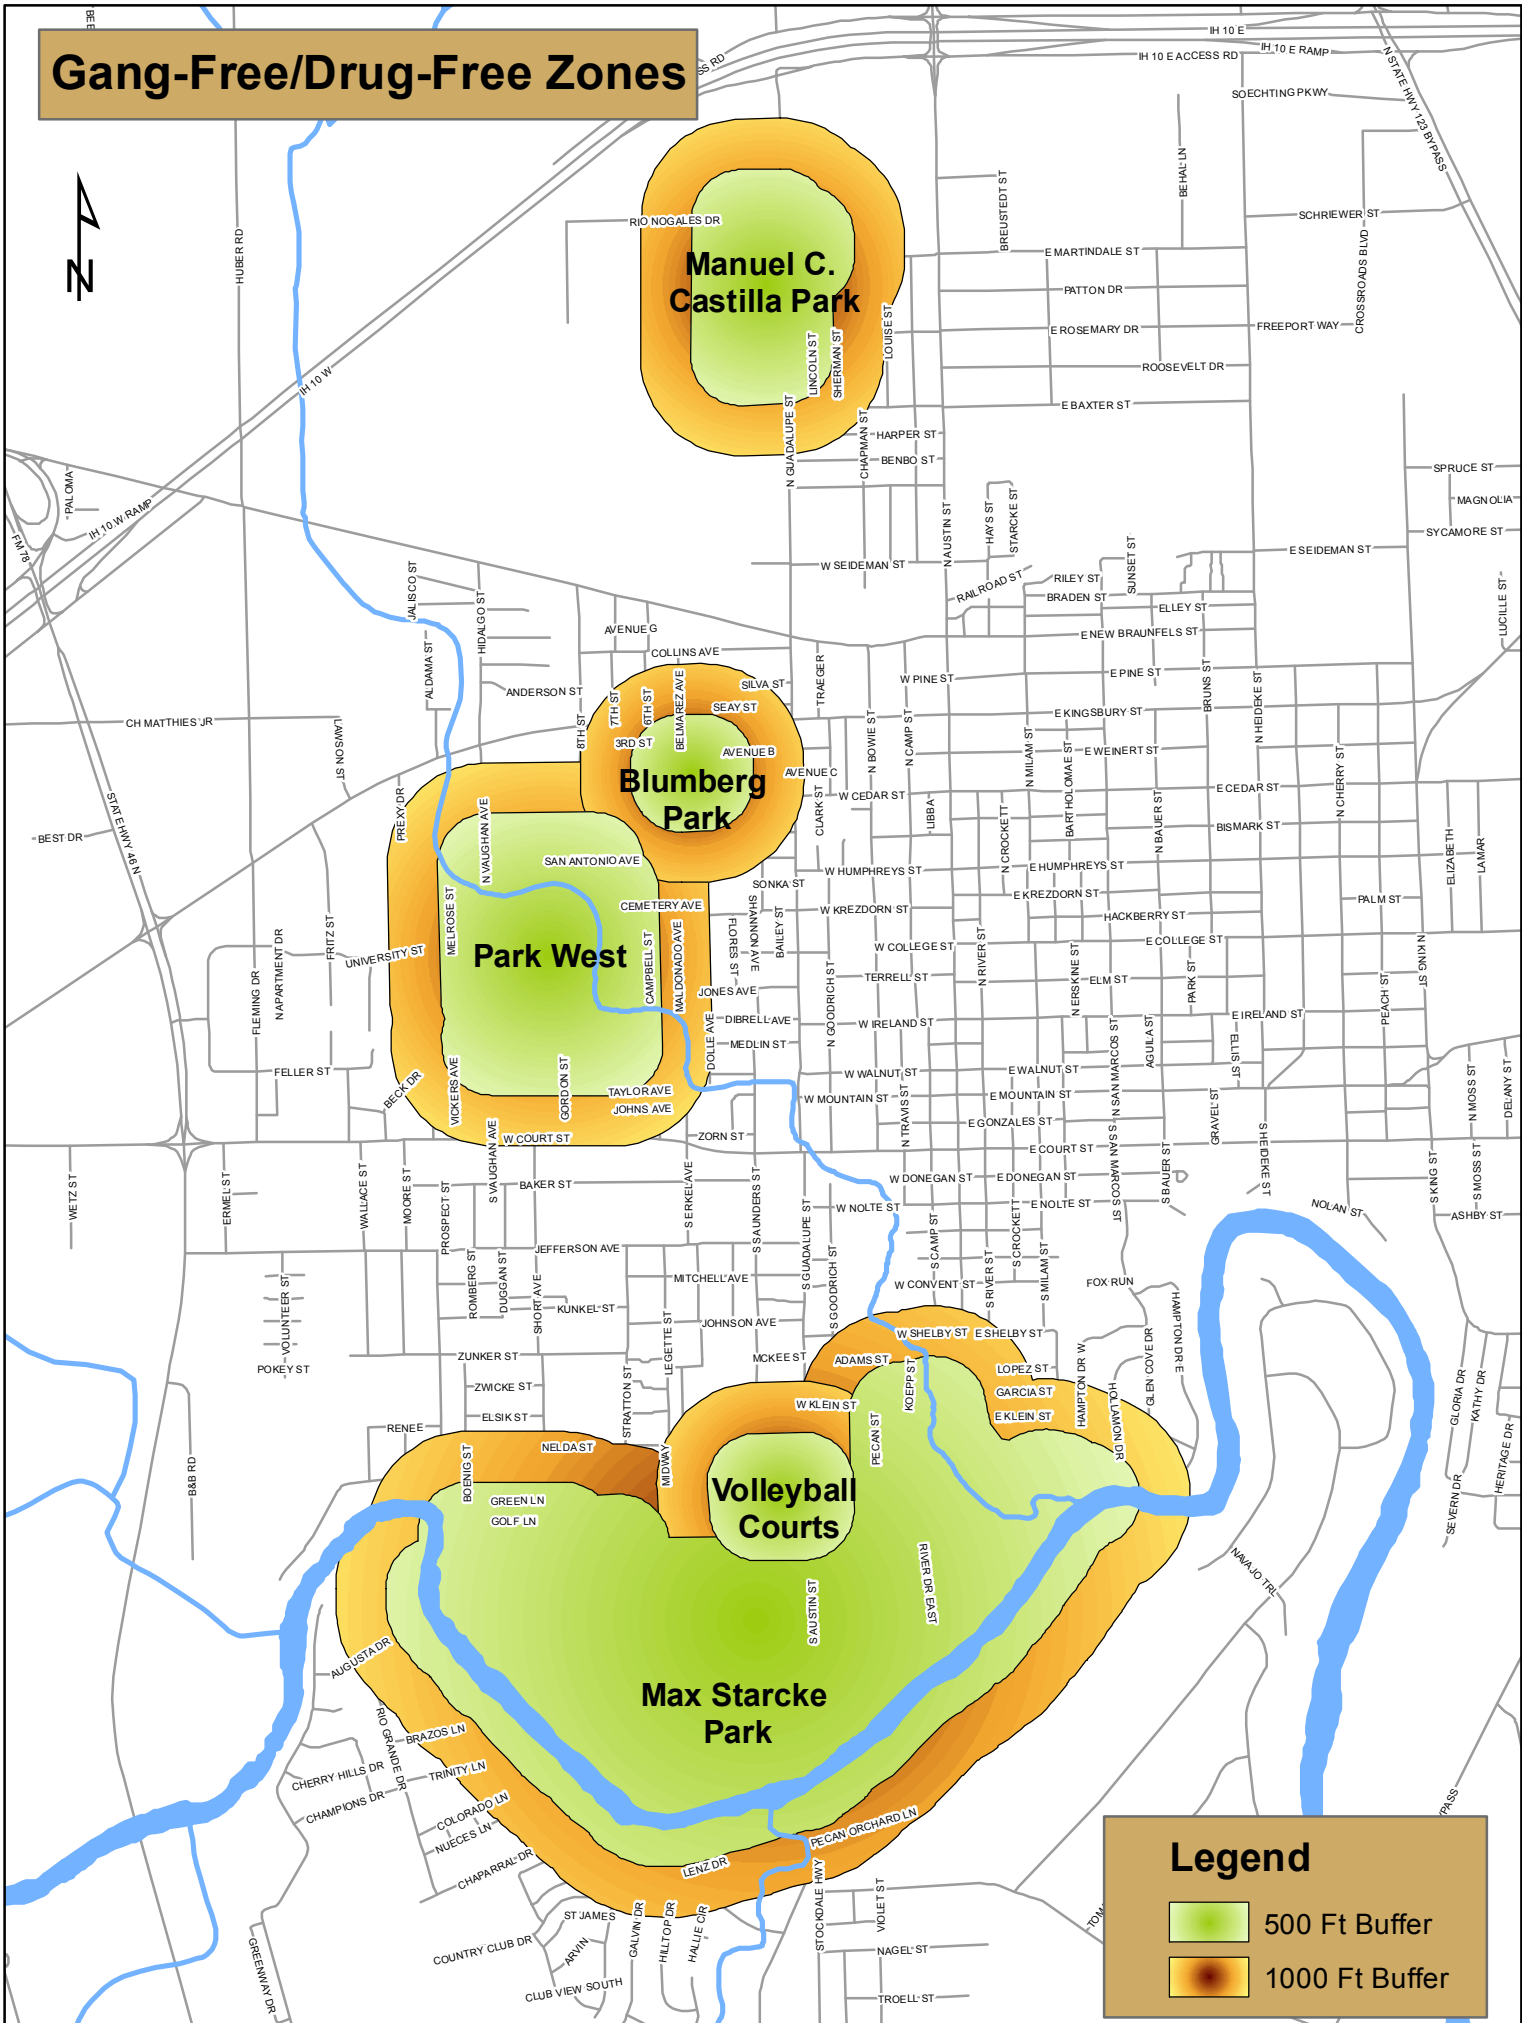

Gang-Free/Drug-Free Zones

Manuel C. Castilla Park

Blumberg Park

Park West

Volleyball Courts

Max Starcke Park

Legend

-  500 Ft Buffer
-  1000 Ft Buffer