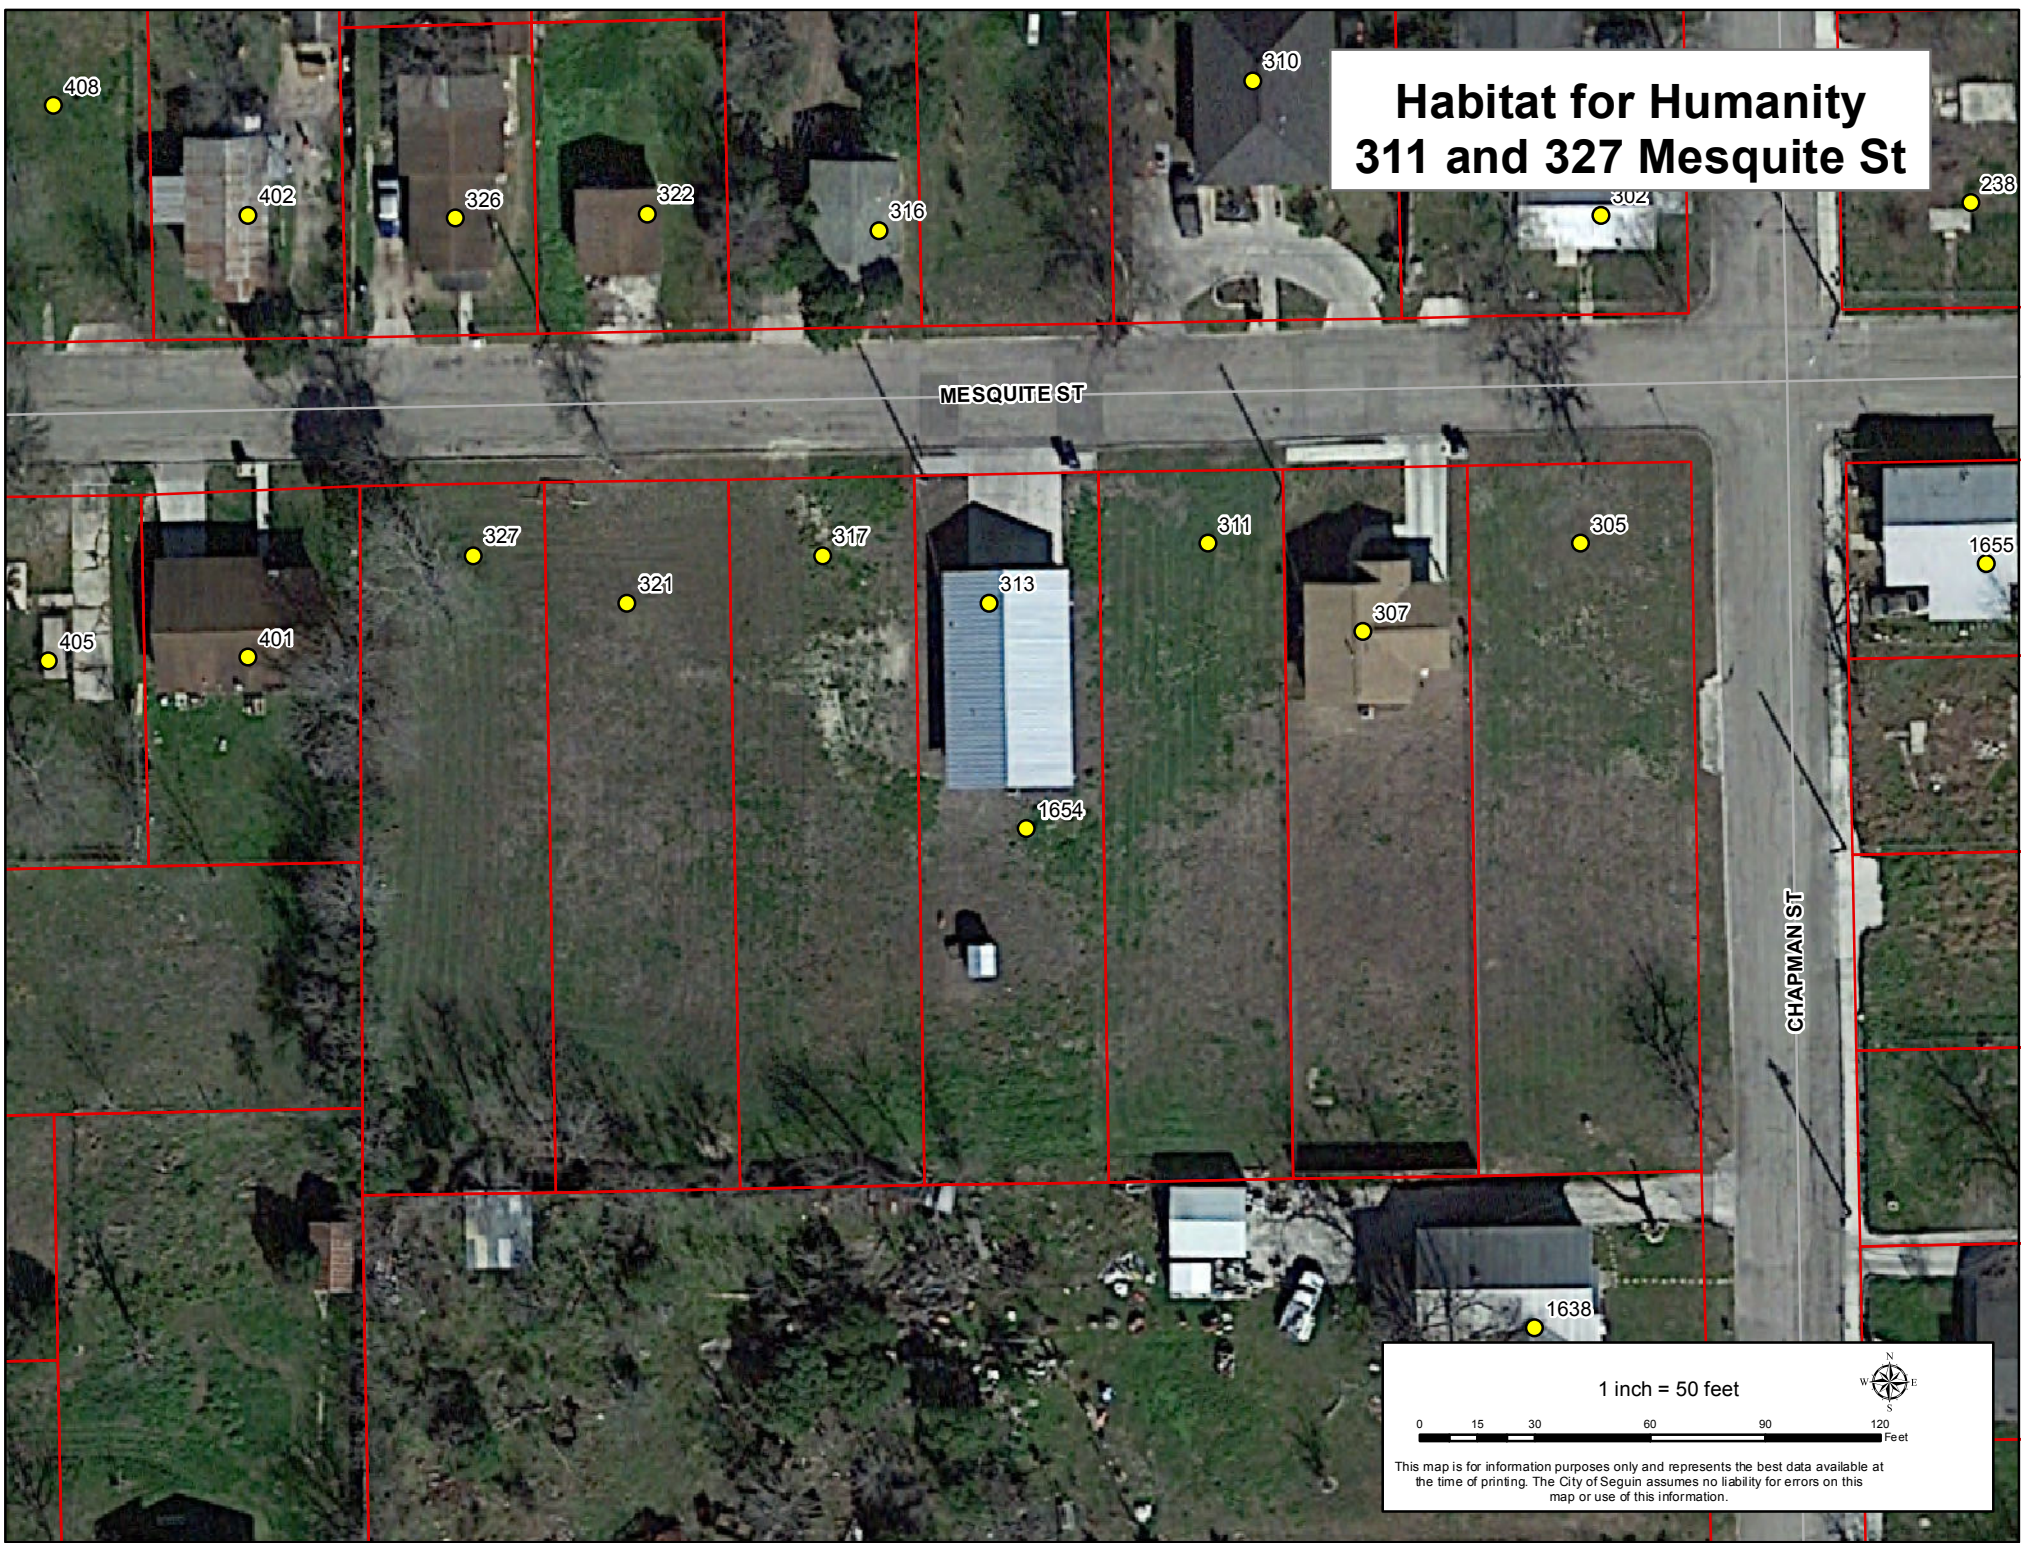

Habitat for Humanity 311 and 327 Mesquite St

1 inch = 50 feet

0 15 30 60 90 120 Feet

This map is for information purposes only and represents the best data available at the time of printing. The City of Seguin assumes no liability for errors on this map or use of this information.