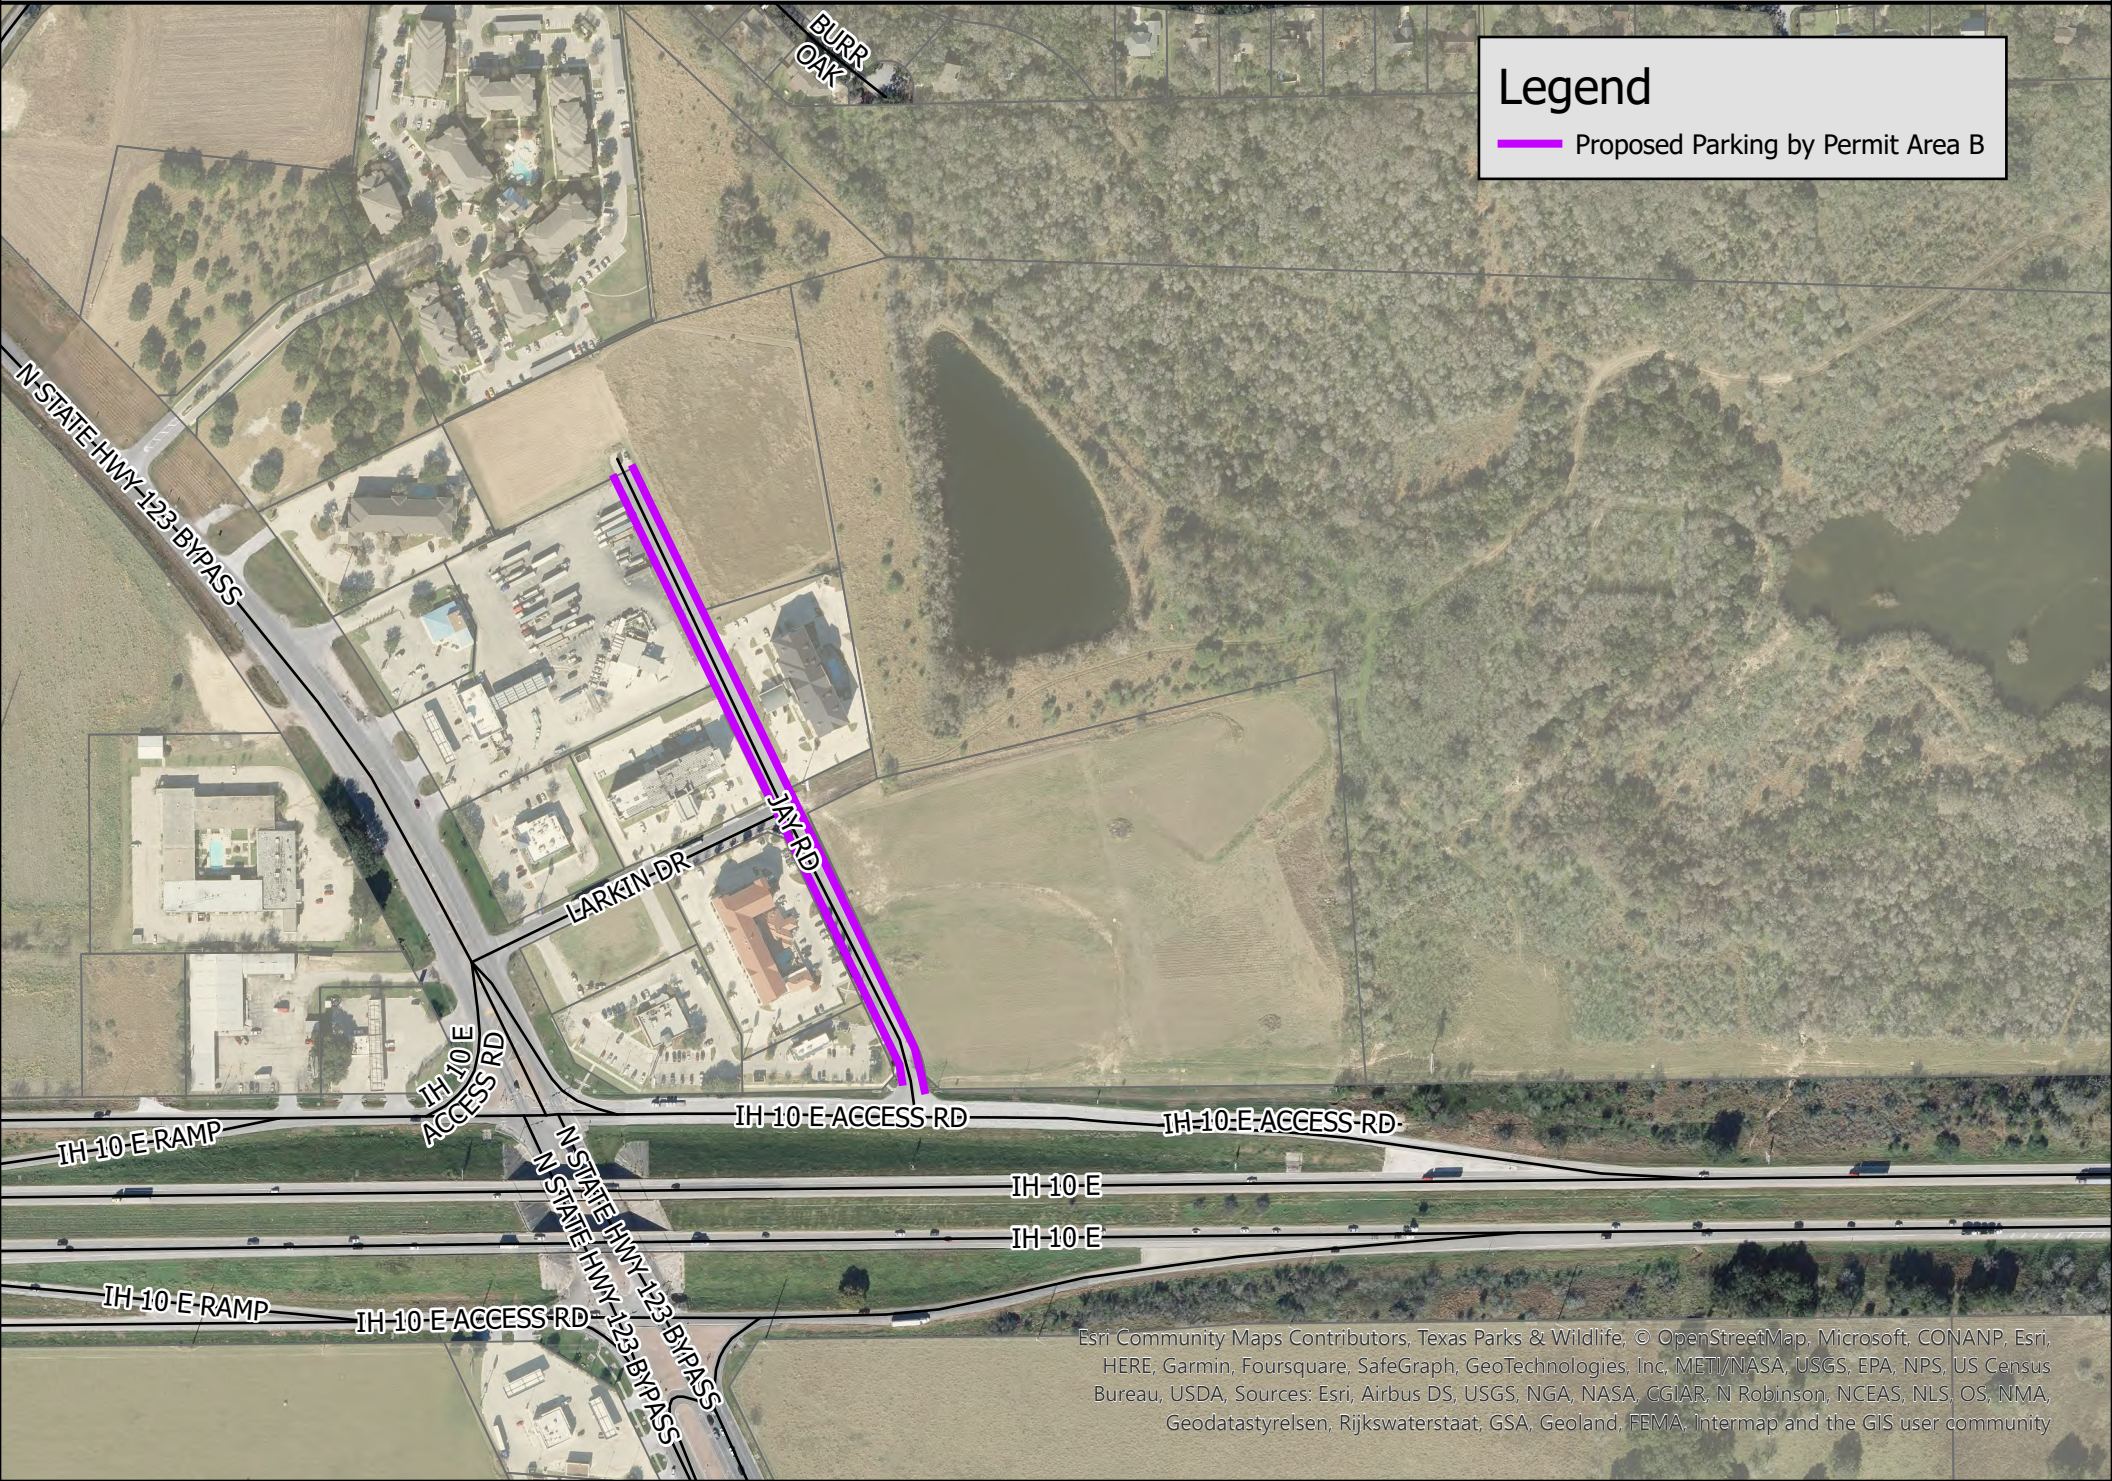

Proposed Parking by Permit Area B

0 1,840 Feet

It's real.

Legend

Proposed Parking by Permit Area B

Esri Community Maps Contributors, Texas Parks & Wildlife, © OpenStreetMap, Microsoft, CONANP, Esri, HERE, Garmin, Foursquare, SafeGraph, GeoTechnologies, Inc, METI/NASA, USGS, EPA, NPS, US Census Bureau, USDA, Sources: Esri, Airbus DS, USGS, NGA, NASA, CGIAR, N Robinson, NCEAS, NLS, OS, NMA, Geodatastyrelsen, Rijkswaterstaat, GSA, Geoland, FEMA, Intermap and the GIS user community